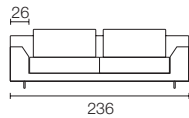

DIVANI SOFAS

**NEWPORT
CS/3341**

3 posti
3 seater