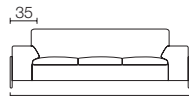

**SKYLINE
CS/3300**

3 posti
3 seater