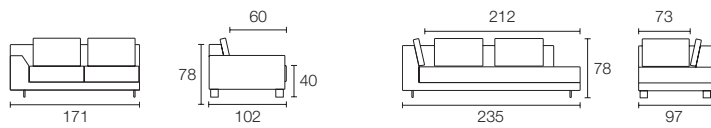

CS/3341

DIVANO SOFA
TESSUTO FABRIC
KUBA **NATUR-SPHERE** **SILVER PROTECTION** **CORDA CORD B57**
CUSCINO PILLOW
TESSUTO FABRIC
BRUGES CACAO COCOA BROWN B27

TAVOLINI COFFEE TABLES
PLANO COFFEE CS/463
OASIS CS/5009
LAMPADA LAMP
SAGITTA CS/8013