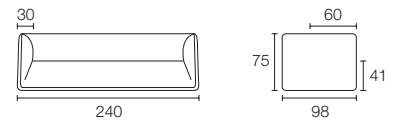

SUPER
PAOLO BAZZOCCHI
SCULTORE

Fashion Supersoft

Design: Paolo Lucidi e Luca Pevero

TAVOLINI COFFEE TABLES
ISLANDS CS/5061

LAMPADA LAMP
SEXTANS CS/8007

CUSCINI PILLOWS
FLIK CS/3309

TAPPETO RUG
SHINY M7058

POUF OTTOMAN
COOKY CS/3311