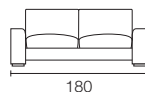

2 posti reclinabile
reclining 2 seater