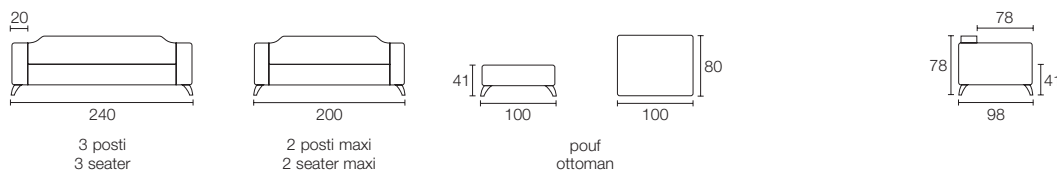

DIVANI SOFAS

**BAROQUE
CS/3320**