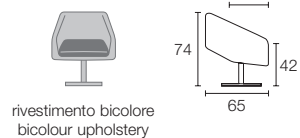

POLTRONE ARMCHAIRS

BOULEVARD
CS/3324

rivestimento bicolore
bicolour upholstery

WAIT
CS/835