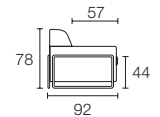

DIVANI SOFAS

**NEWPORT
CS/3341**

**NOMADE
CS/3328**

**SKYLINE
CS/3300**

**SKYLINE YOUNG
CS/3331**