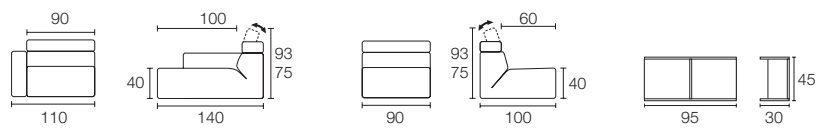

CS/3338

DIVANO SOFA

TESSUTO FABRIC

MIDTOWN TORTORA TAUPE C45

MIDTOWN GRIGIO GREY C43

MIDTOWN AVORIO IVORY C38

BRACCIOLO LIBRERIA BOOKCASE ARMREST

FINITURA FINISH

LACCATO BIANCO LUCIDO P64

LACQUERED GLOSSY WHITE P64

CUSCINI PILLOWS

TESSUTO FABRIC

BRIGHTON NATUR SPHERE SILVER PROTECTION PERNICE GROUSE BROWN B48

MIDTOWN TORTORA TAUPE C45

MIDTOWN AVORIO IVORY C38