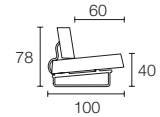

DIVANI SOFAS

**NEWPORT
CS/3341**

**NOMADE
CS/3328**

**SKYLINE
CS/3300**

**SKYLINE YOUNG
CS/3331**