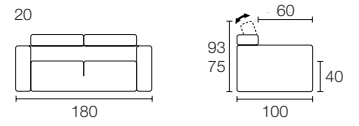

CS/3338

DIVANO SOFA
PELLE LEATHER
CAT. QUALITY BIANCO WHITE 700