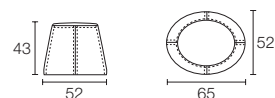

Cooky

Design: Kazuyo Komoda