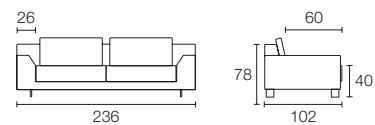

CS/3341

DIVANO SOFA
PELLE LEATHER
CAT. EXTRA ROSSO RED 715

TAVOLINI COFFEE TABLES
TRAY CS/5010

CUSCINO PILLOW
FLIK CS/3309

MOBILI CABINETS
INBOX CS/6026

TAPPETI RUGS
LACE M7069