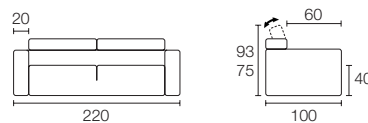

MIDTOWN AVORIO IVORY C38

Upgrade

Design: Giorgio Soressi

CS/3338

Upgrade

Design: Giorgio Soressi

**CS/3338****TAVOLINI COFFEE TABLES****ELEMENT CS/5043****MEMORABILIA CS/5059****CUSCINI PILLOWS****FLIK CS/3309****POUF OTTOMAN****ZOE CS/3325****LAMPADA LAMP****HYDRA CS/8009****TAPPETO RUG****SHINY M7058**