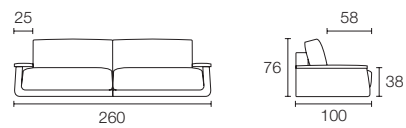

CUSCINI PILLOWS
BASSET CS/3335

LAMPADE LAMPS
ORION CS/8010
URSA CS/8006

TAPPETO RUG
DOWNY M7104

Mr Low

Design: PYCUP

CS/3333

DIVANO SOFA

TESSUTO FABRIC