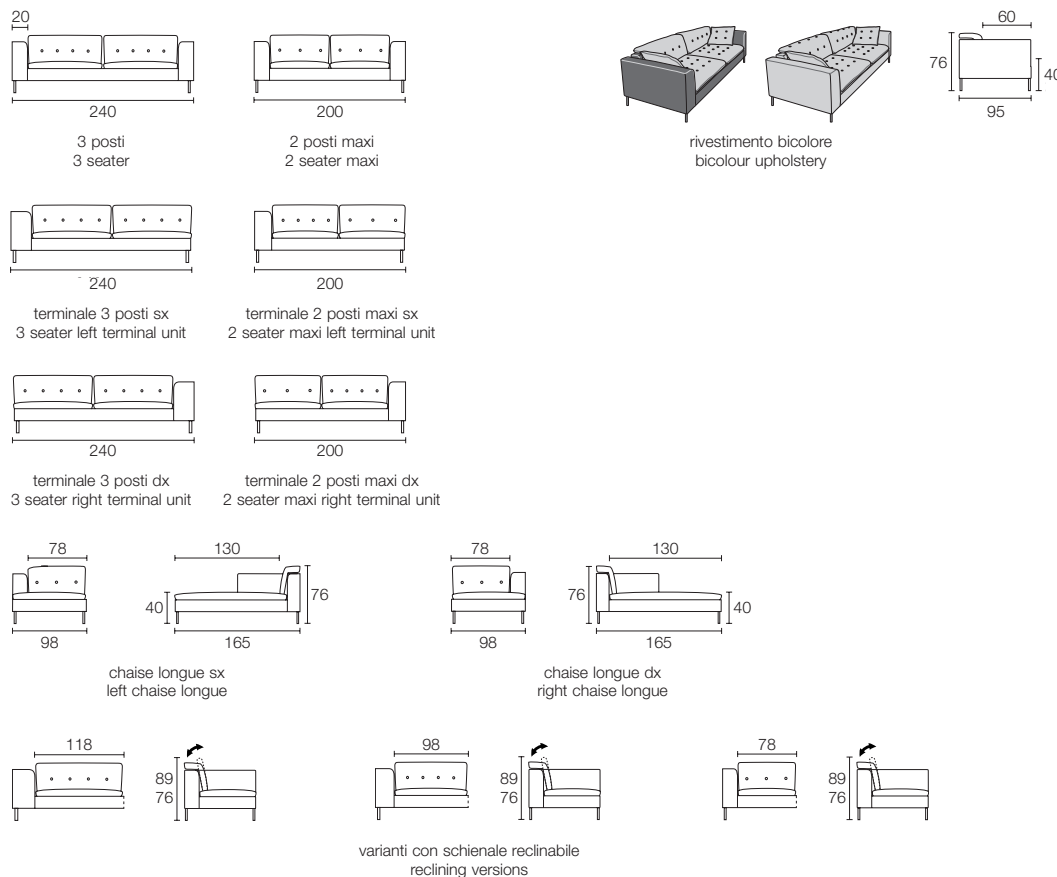

**GRACE
ROMANTIC
CS/3339**