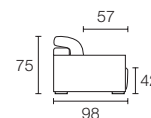

**LIFELIKE
CS/3334**

**LIFELIKE fix
CS/3334**

**LINEAR
CS/3310**

**LINEAR-B
CS/3313**

**Mr LOW
CS/3333**