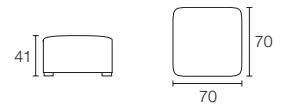

CS/3322

**POUF OTTOMAN
DIVANO SOFA
CUSCINI PILLOWS
TESSUTO FABRIC
CORDA CORD C44**

MIDTOWN