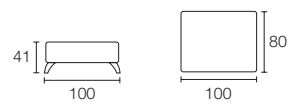

CS/3320

POUF OTTOMAN
PELLE LEATHER
CAT. EXTRA BIANCO WHITE 700