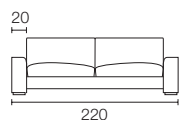

**LIFELIKE
CS/3334**

3 posti reclinabile
reclining 3 seater